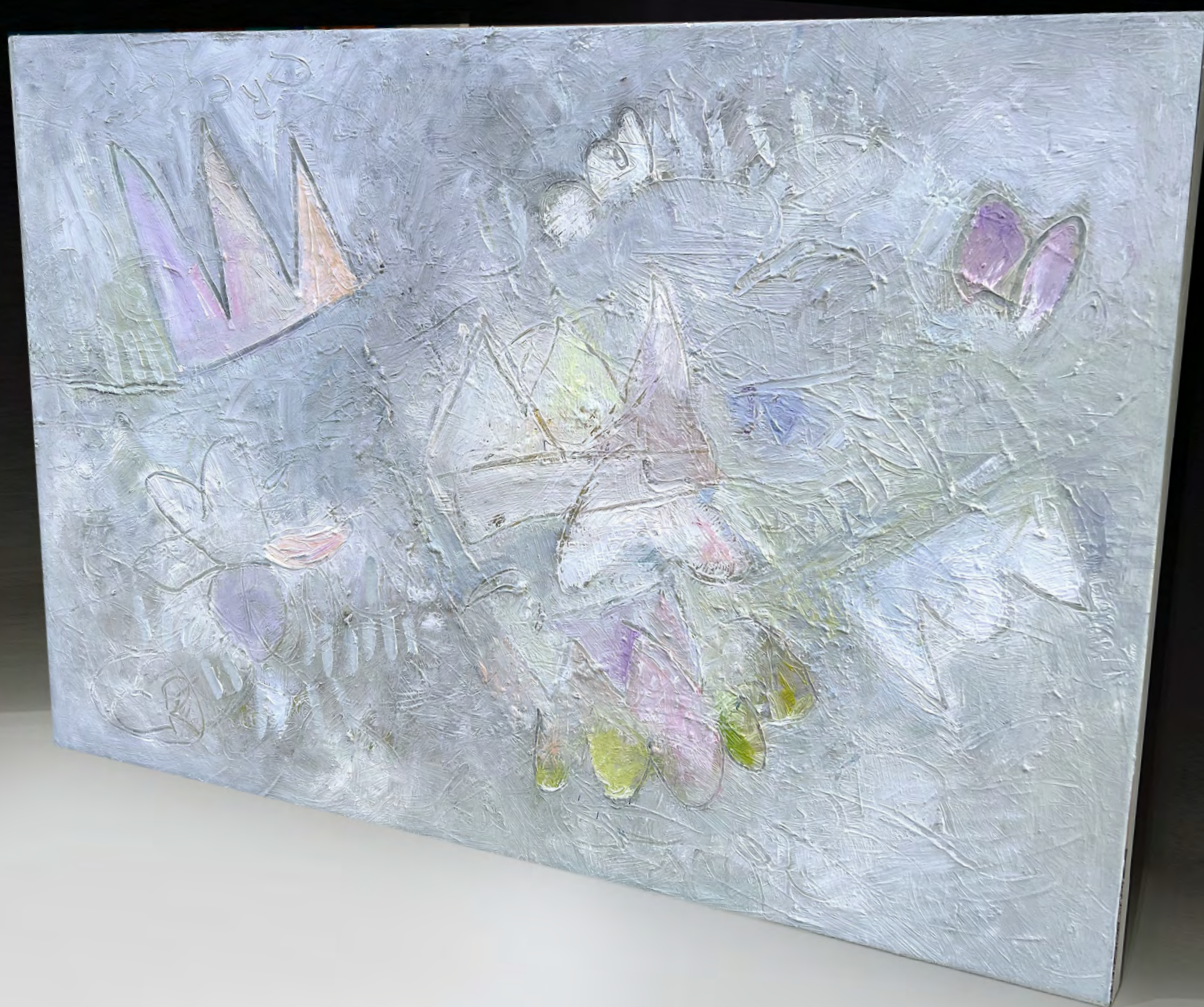

Crown VIII

Oil on canvas, 30x24x1.5 inches